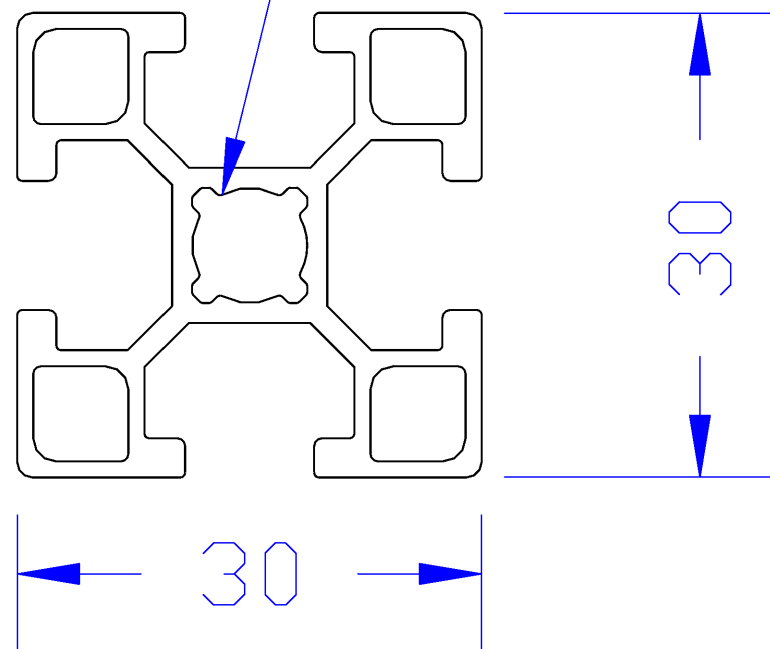

10-3030-0

REV	DESCRIPTION	ENG	DATE

8 MM SELF TAPING HOLE

NOTES

- 8MM T-SLOT
- M8 CENTER HOLE
- MAX LENGTH 6M

MATERIAL:	6063 T6 ALUMINUM
SURFACE:	CLEAR COAT ANODIZED

WEIGHT	1.22Kg/m
IX	2.78 cm ⁴
IY	2.78 cm ⁴
WX	1.85 cm ⁴
WY	1.85 cm ⁴

MODULAR SOLUTIONS

PH 248.625.8890
WWW.The-Modular-Solution.com
Sales@The-Modular-Solution.com

PART# 10-3030-0	DATE: 2/7/2022
DESC: 30 SERIES ALUMINUM PROFILE	
DESIGN: EJS	QTY: 1
DIMENSION: MILLIMETERS	